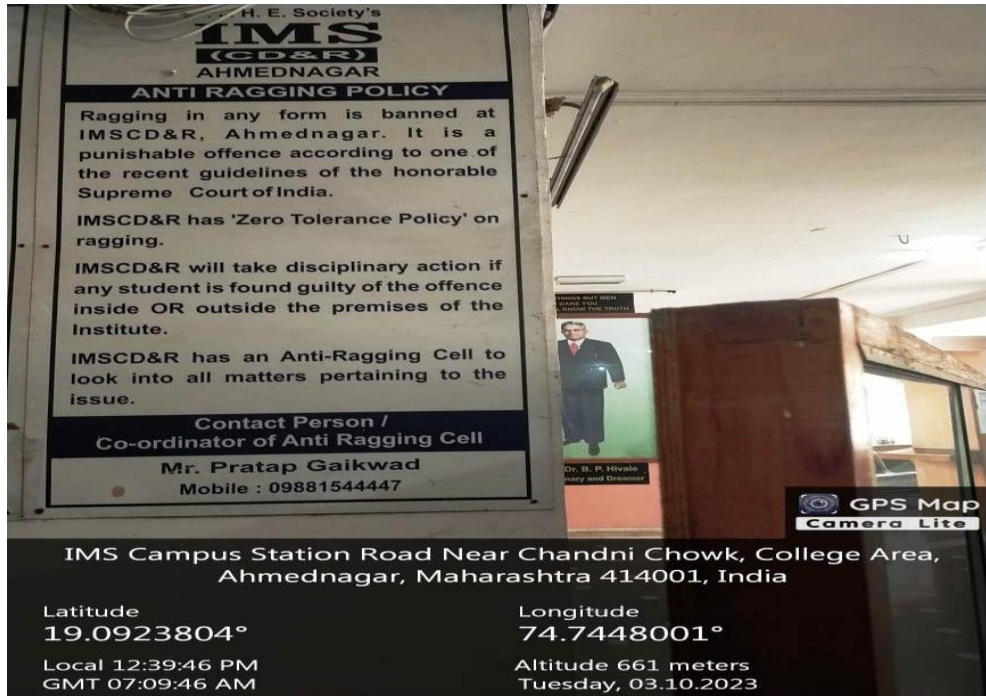

I'm not a robot  [Privacy - Terms](#)

Submit →

News And Announcements

MBA Course Enquiry: 98814 58579 

MCA Course Enquiry: 98505 85551 

B.Voc Course Enquiry: 99604 59647 

Ph.D Course Enquiry: 98600 76110 

Taskbar: 10:51 AM 9/30/2023